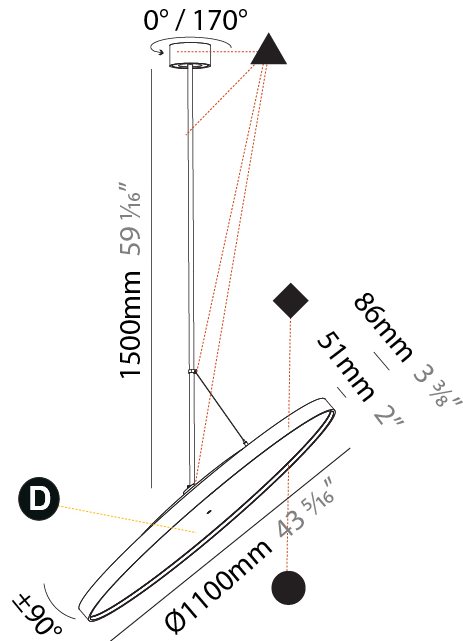

GENERAL

Series: Sign Diva Flex
Subseries: Sign Diva Flex Korona
Brand: Prolicht
Division: Architectural
Mounting Type: Suspension
Mounting Location: Ceiling
Subcategory: Pendant

PHYSICAL

Shape: Round
Diameter (mm): 1100
Diameter (in): 43 ⁵/₁₆
Height (mm): 1620
Height (in): 63 ³/₄
Light Distribution: Adjustable / Direct
Weight (kg): 15.5
Weight (lbs): 34.1
Diffuser: PMMA - Opal / Micro-Prism / Sparkling Secret / Vintage Industrial
Fixture Finish: SSR / BKV / CWI / CRY / HAB / UFT / ITA / RUA / FTG / MYG / LOD / PUS / FRO / FUP / KIA / POP / BLS / SPG / MEY / GOH / GUM / CHC / COM / ABZ / JAG / OBR / MOS / ROR
Fixture Material: Extruded Aluminum / Steel

ELECTRICAL

Lamp Type: LED (Zhaga Standard)
Input Wattage (W): 145
Total Output Wattage (W): 135
Dimming: Tri-Mode (Non-Dimming and Phase Dimming (120Vac only) and 0-10V Dimming)
Driver Included: Yes
Driver Location: Integrated
Driver Type: Constant Current - Universal
Driver Class: Class 2
Input Voltage (V): 120 - 277
Constant Current (MA): 600

LED

Color Temperature (°K): 2700 / 3000 / 3500 / 4000
Max. Delivered Lumen (lm): 16002 / 17172 / 19937 / 20344
Nominal Lumen (lm): 18992 / 20305 / 23575 / 24056
CRI: >90 CRI
Lamp Life (hrs): 50000

OPTICAL

Adjustability: Rotational 170°; Tilt 90°

RATINGS AND CERTIFICATIONS

Certified By: Certified for North American Standards
IP rating: IP20