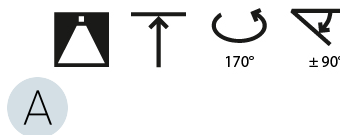

GENERAL

Series: Sign Diva Flex
Subseries: Sign Diva Flex Korona
Brand: Prolicht
Division: Architectural
Mounting Type: Suspension
Mounting Location: Ceiling
Subcategory: Pendant

PHYSICAL

Shape: Round
Diameter (mm): 1100
Diameter (in): 43 ⁵/₁₆
Height (mm): 1620
Height (in): 63 ³/₄
Light Distribution: Adjustable / Direct
Weight (kg): 15.5
Weight (lbs): 34.1
Diffuser: PMMA - Opal / Micro-Prism / Sparkling Secret / Vintage Industrial
Fixture Finish: SSR / BKV / CWI / CRY / HAB / UFT / ITA / RUA / FTG / MYG / LOD / PUS / FRO / FUP / KIA / POP / BLS / SPG / MEY / GOH / GUM / CHC / COM / ABZ / JAG / OBR / MOS / ROR
Fixture Material: Extruded Aluminum / Steel

ELECTRICAL

Lamp Type: LED (Zhaga Standard)
Input Wattage (W): 145
Total Output Wattage (W): 135
Dimming: Tri-Mode (Non-Dimming and Phase Dimming (120Vac only) and 0-10V Dimming)
Driver Included: Yes
Driver Location: Integrated
Driver Type: Constant Current - Universal
Driver Class: Class 2
Input Voltage (V): 120 - 277
Constant Current (MA): 600

LED

Color Temperature (°K): 2700 / 3000 / 3500 / 4000
Max. Delivered Lumen (lm): 16002 / 17172 / 19937 / 20344
Nominal Lumen (lm): 18992 / 20305 / 23575 / 24056
CRI: >90 CRI
Lamp Life (hrs): 50000

OPTICAL

Adjustability: Rotational 170°; Tilt 90°

RATINGS AND CERTIFICATIONS

Certified By: Certified for North American Standards
IP rating: IP20