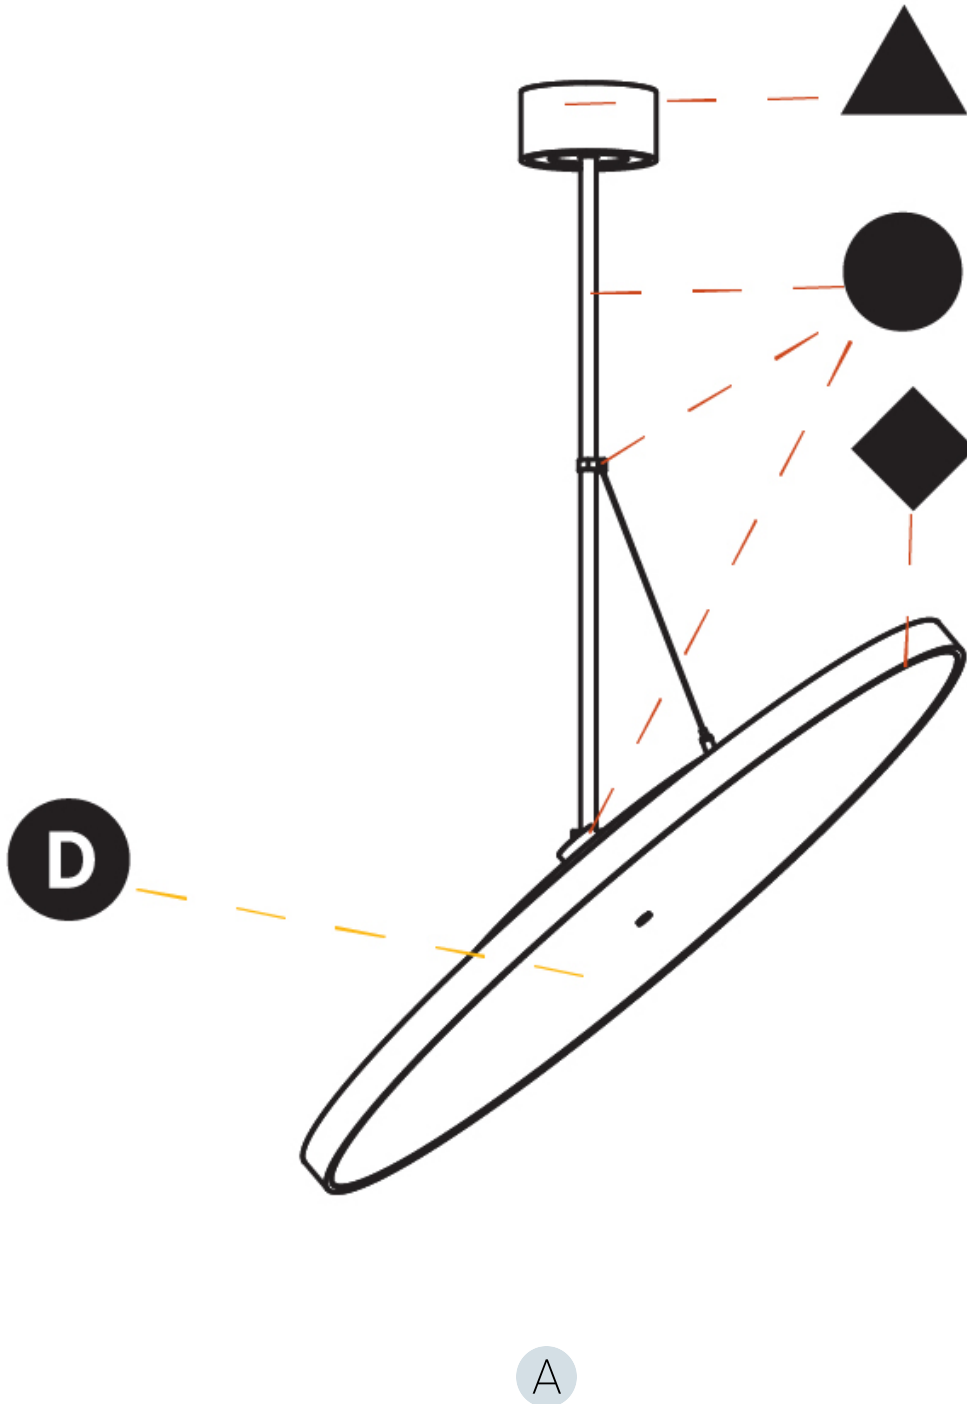

Adjustability: Rotational 170°; Tilt 90°

RATINGS AND CERTIFICATIONS

Certified By: Certified for North American Standards
 IP rating: IP20

SIGN DIVA FLEX SUSPENSION

A30858-

PROJECT	_____
TYPE	_____
SPECIFIER	_____
QUANTITY	_____
DATE	_____