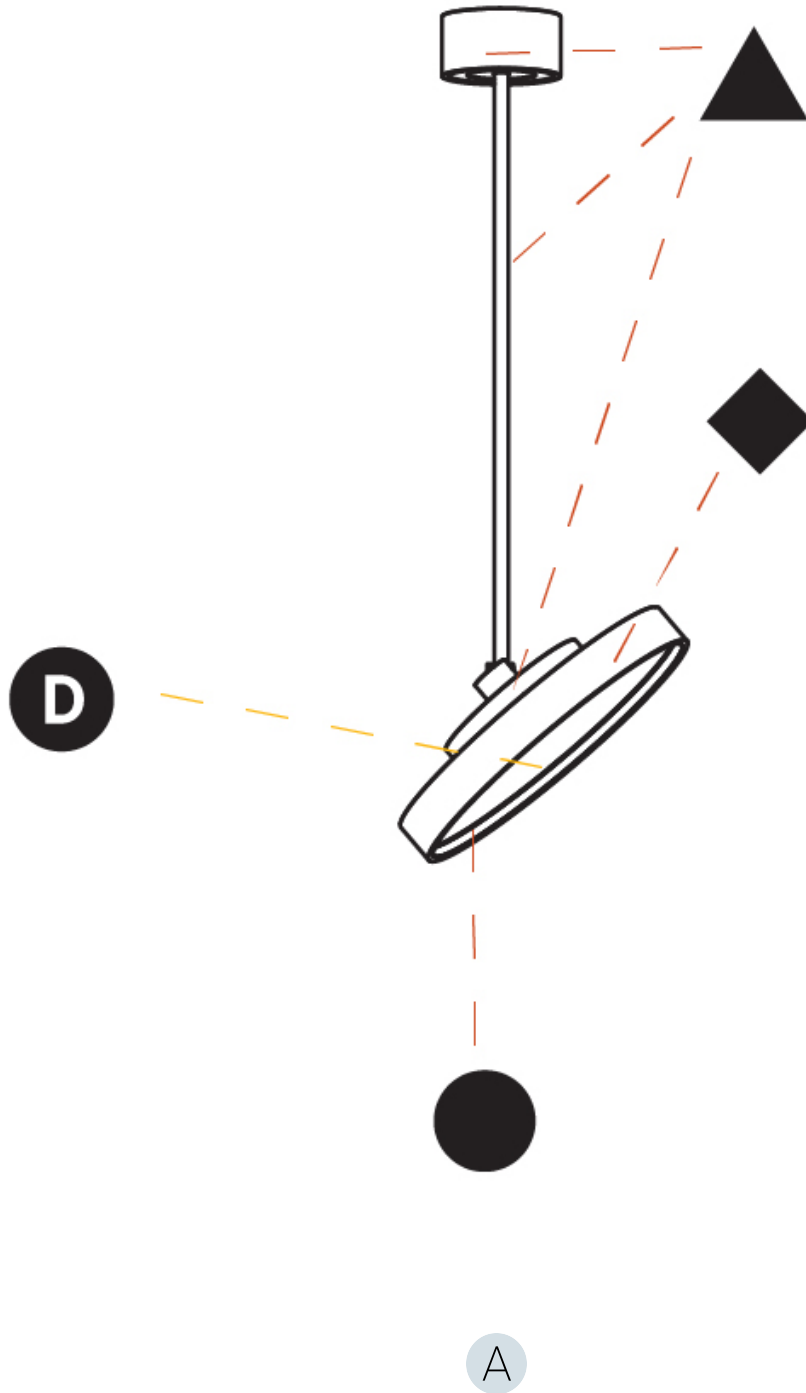

SIGN DIVA FLEX KORONA SUSPENSION

A30863-

PROJECT	_____
TYPE	_____
SPECIFIER	_____
QUANTITY	_____
DATE	_____