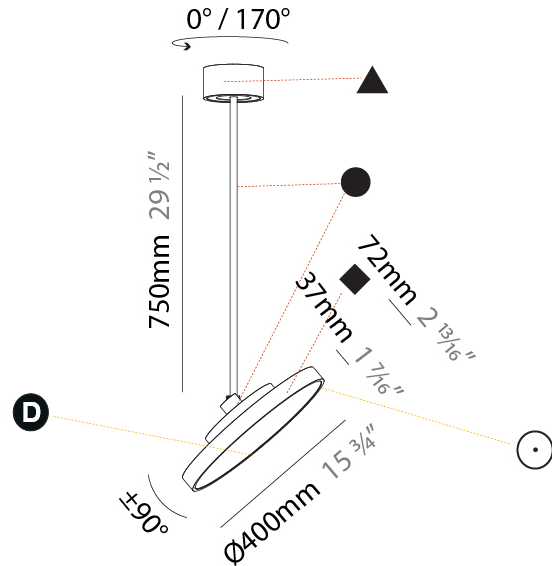

GENERAL

Series: Sign Diva Flex
Subseries: Sign Diva Flex
Brand: Prolicht
Division: Architectural
Mounting Type: Suspension
Mounting Location: Ceiling
Subcategory: Pendant

PHYSICAL

Shape: Round
Diameter (mm): 400
Diameter (in): 15 3/4
Height (mm): 870
Height (in): 34 1/4
Light Distribution: Adjustable / Direct
Weight (kg): 2.007
Weight (lbs): 4.42
Diffuser: PMMA - Opal / Micro-Prism / Sparkling Secret / Vintage Industrial
Fixture Finish: SSR / BKV / CWI / CRY / HAB / UFT / ITA / RUA / FTG / MYG / LOD / PUS / FRO / FUP / KIA / POP / BLS / SPG / MEY / GOH / GUM / CHC / COM / ABZ / JAG / OBR / MOS / ROR
Fixture Material: Extruded Aluminum / Steel

ELECTRICAL

Lamp Type: LED (Zhaga Standard)
Input Wattage (W): 19.8
Total Output Wattage (W): 18
Dimming: Tri-Mode (Non-Dimming and Phase Dimming (120Vac only) and 0-10V Dimming)
Driver Included: Yes
Driver Location: Integrated
Driver Type: Constant Current - Universal
Driver Class: Class 2
Input Voltage (V): 120 - 277
Constant Current (MA): 500

LED

Color Temperature (°K): 2700 / 3000 / 3500 / 4000
Max. Delivered Lumen (lm): 1807 / 1943 / 1951 / 1991
Nominal Lumen (lm): 2250 / 2420 / 2430 / 2480
CRI: >90 CRI
Lamp Life (hrs): 50000

OPTICAL

Adjustability: Rotational 170°; Tilt 90°

RATINGS AND CERTIFICATIONS

Certified By: Certified for North American Standards
IP rating: IP20